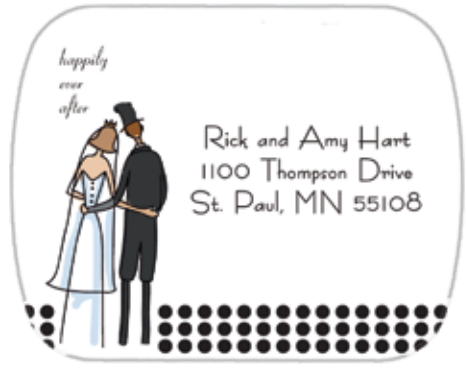

Bride & Groom Labels

From formal to fun, Bride & Groom labels are perfect for the new Mr. & Mrs.!

The Happy Mr. & Mrs.
KR10WWI
Lettering Style Shown: PRL

Diva Couple - White
KR10WWN
Lettering Style Shown: BKS

Wedding Attire
KR10WWL
Lettering Style Shown: LIO

Happily Ever After
KR10WWK
Lettering Style Shown: BFX

Diva Couple - Lime
KR10WWM
Lettering Style Shown: ENG

Ketchup & Mustard
KR10WWJ
Lettering Style Shown: LCR