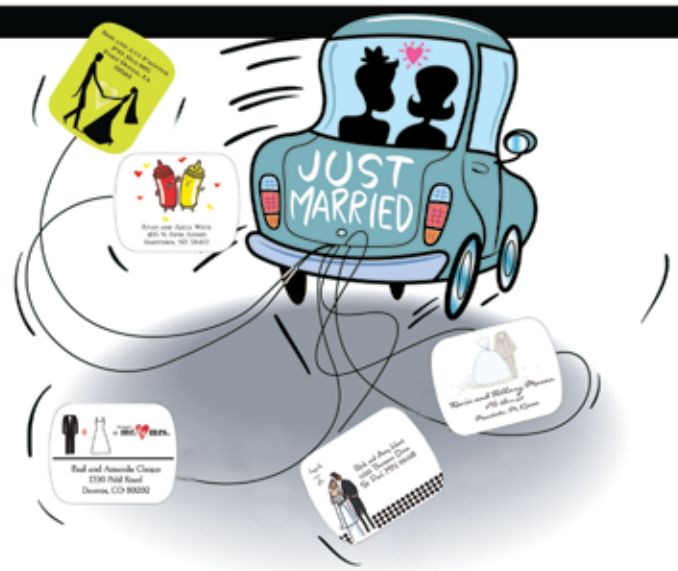

Bride & Groom Labels

From formal to fun, Bride & Groom labels are perfect for the new Mr. & Mrs.!

The Happy Mr. & Mrs.
KR10WWI
Lettering Style Shown: PRL

Diva Couple - White
KR10WWN
Lettering Style Shown: BKS

Wedding Attire
KR10WWL
Lettering Style Shown: LIO

Happily Ever After
KR10WWK
Lettering Style Shown: BFX

Diva Couple - Lime
KR10WWM
Lettering Style Shown: ENG

Ketchup & Mustard
KR10WWJ
Lettering Style Shown: LCR